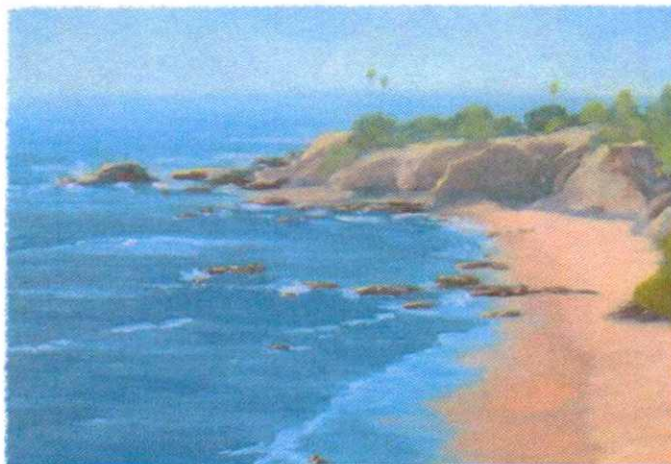

Jim Ulrich

Jim Ulrich's college degrees are in biology & finance. Following a career in the business world, he has now

transferred those analytical skills into his full time passion for painting. The Albuquerque based painter creates his landscapes & seascapes en plein air as well as in the studio. He has trained with Ken Auster, Chuck Dunbar, Waid Griffin & Matt Smith.