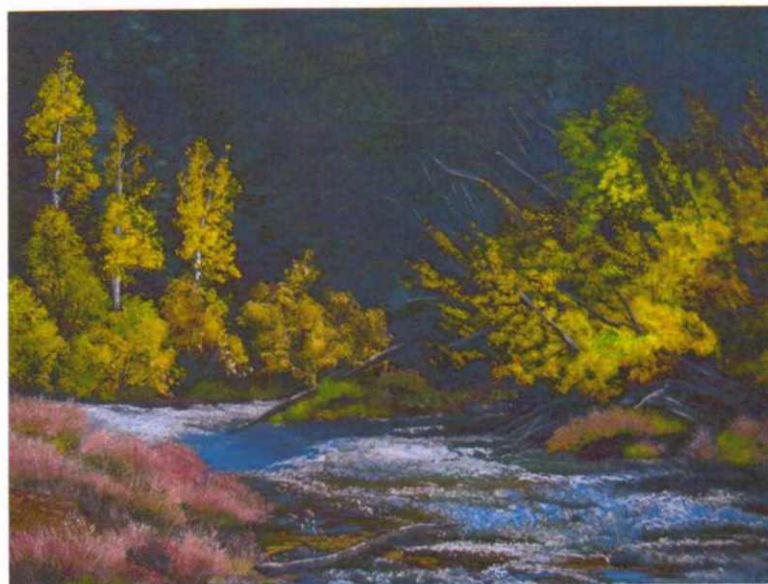

skies virtually drift across the canvas. Inspired by the region's enchanting natural light, McDevitt's tranquil landscapes of boulders, arroyos & prickly pear blossoms are rendered dramatic by their stoic presence. Sally McDevitt's

style is fully-formed & consistently regal.