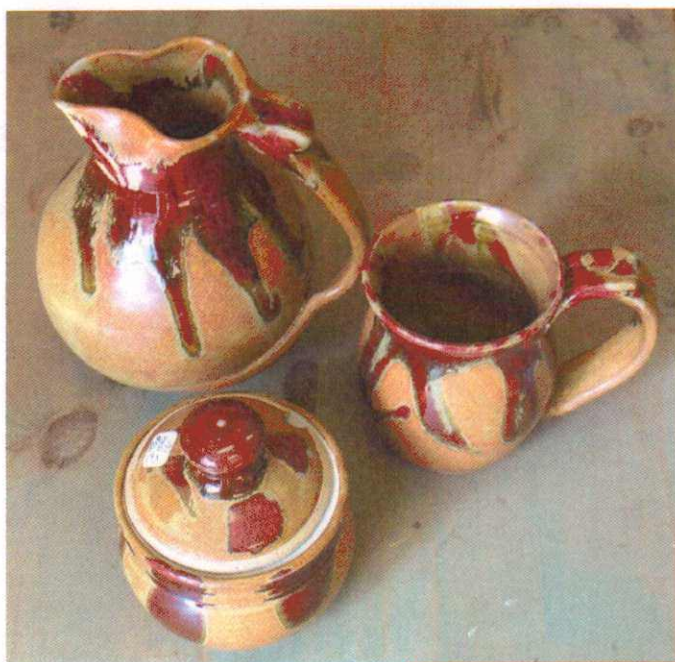

Rod Kesselhuth

Burnished earthenware borrows some of the techniques from the Pueblo Indians and combines them with some of his own innovations. The pots are wheel thrown, burnished, then decorated with various combustible materials while the work is still red hot. The result is a beautiful satin smooth marble like appearance.